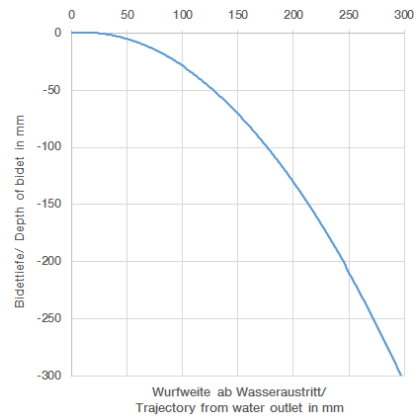

Single-lever bidet mixer with pop-up waste - Chrome

IMO

33 600 670

- 130mm projection
- fixed spout
- ball-joint pivotable through 30°
- rectangular, air-enriched flow
- height of mixer 188 mm
- height up to aerator 77 mm
- hole diameter 35 mm
- 2x screw-in M 10 x 1 pressure hose, leak-tested
- max. flow 7 l/min

mm [inches]

Flow rate chart

Trajectory diagram

Certificates

LGA\_19543.

33 600 670